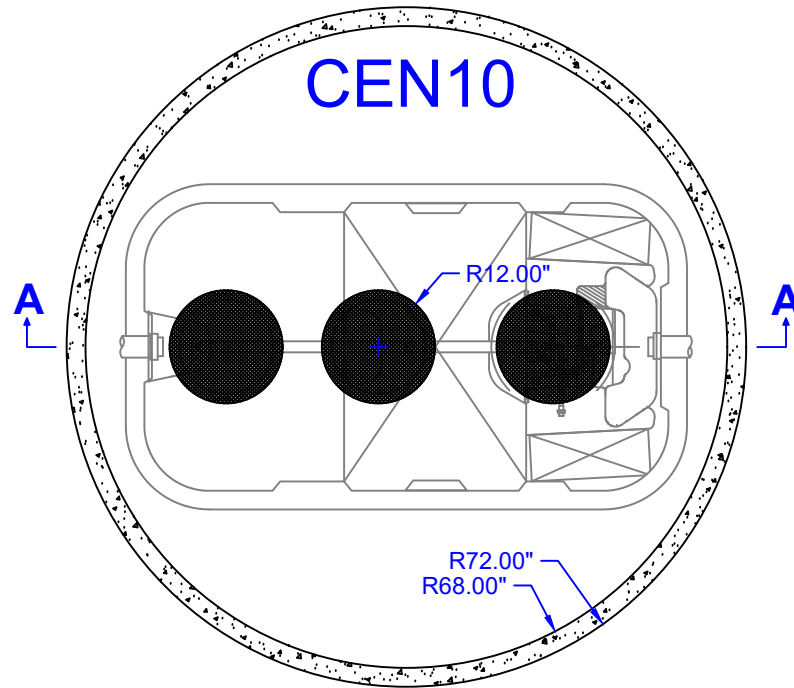

DIAMOND PRECAST PRODUCTS
12' DIA RING WITH FUJI CLEAN CEN5
24\" H-20 CAST IRON LIDS AND RINGS

SCALE:
NONE

DATE:
07/14/2020

DRAWN BY:
BDB

DIAMOND PRECAST PRODUCTS
12' DIA RING WITH FUJI CLEAN CEN7
24" H-20 CAST IRON LIDS AND RINGS

SCALE:
NONE

DATE:
07/14/2020

DRAWN BY:
BDB

PLAN VIEW

SECTION A-A

DIAMOND PRECAST PRODUCTS
12' DIA RING WITH FUJI CLEAN CEN10
24" H-20 CAST IRON LIDS AND RINGS

SCALE:
NONE
 DATE:
07/14/2020
 DRAWN BY:
BDB