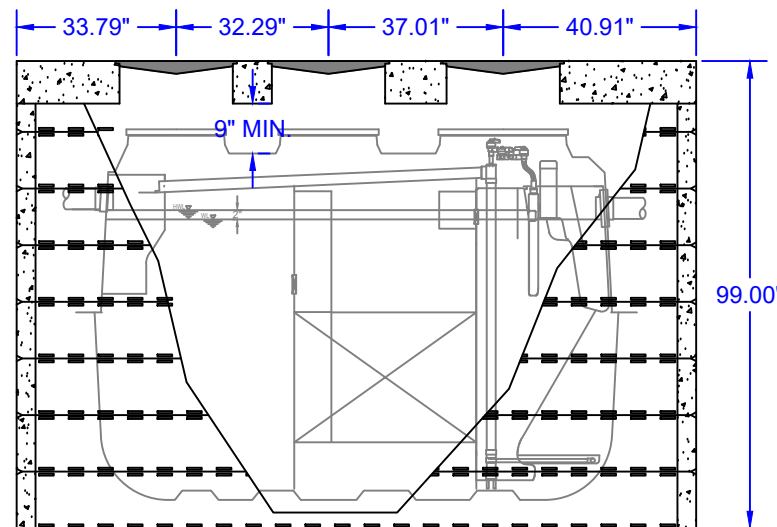

SCALE:
NONE

DATE:
07/14/2020

DRAWN BY:
BDB

PLAN VIEW

SECTION A-A

DIAMOND PRECAST PRODUCTS
12' DIA RING WITH FUJI CLEAN CEN10
24" H-20 CAST IRON LIDS AND RINGS

SCALE:
NONE
 DATE:
07/14/2020
 DRAWN BY:
BDB