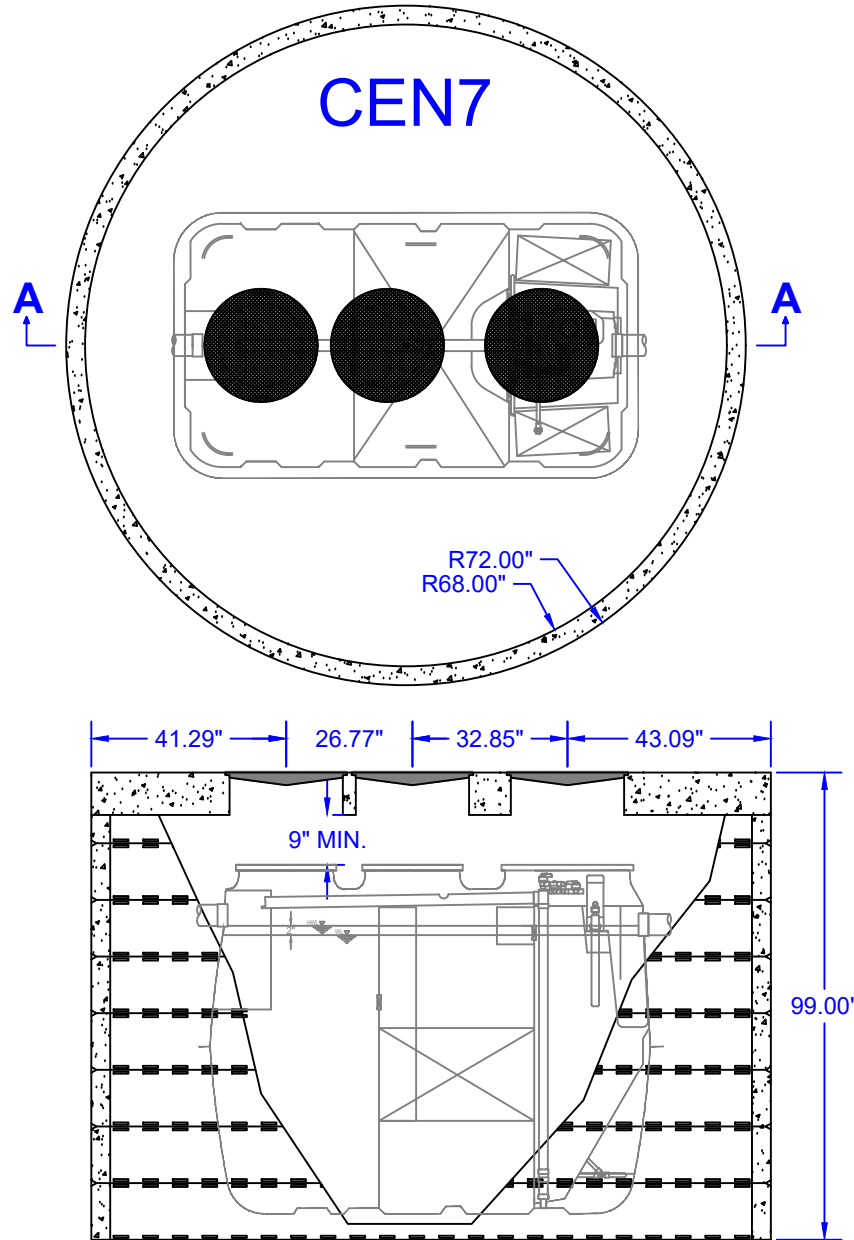

DIAMOND PRECAST PRODUCTS
12' DIA RING WITH FUJI CLEAN CEN5
24\" H-20 CAST IRON LIDS AND RINGS

SCALE:
NONE

DATE:
07/14/2020

DRAWN BY:
BDB

DIAMOND PRECAST PRODUCTS
12' DIA RING WITH FUJI CLEAN CEN7
24" H-20 CAST IRON LIDS AND RINGS

SCALE:
NONE

DATE:
07/14/2020

DRAWN BY:
BDB

PLAN VIEW

SECTION A-A

DIAMOND PRECAST PRODUCTS
12' DIA RING WITH FUJI CLEAN CEN10
24" H-20 CAST IRON LIDS AND RINGS

SCALE:
NONE
 DATE:
07/14/2020
 DRAWN BY:
BDB